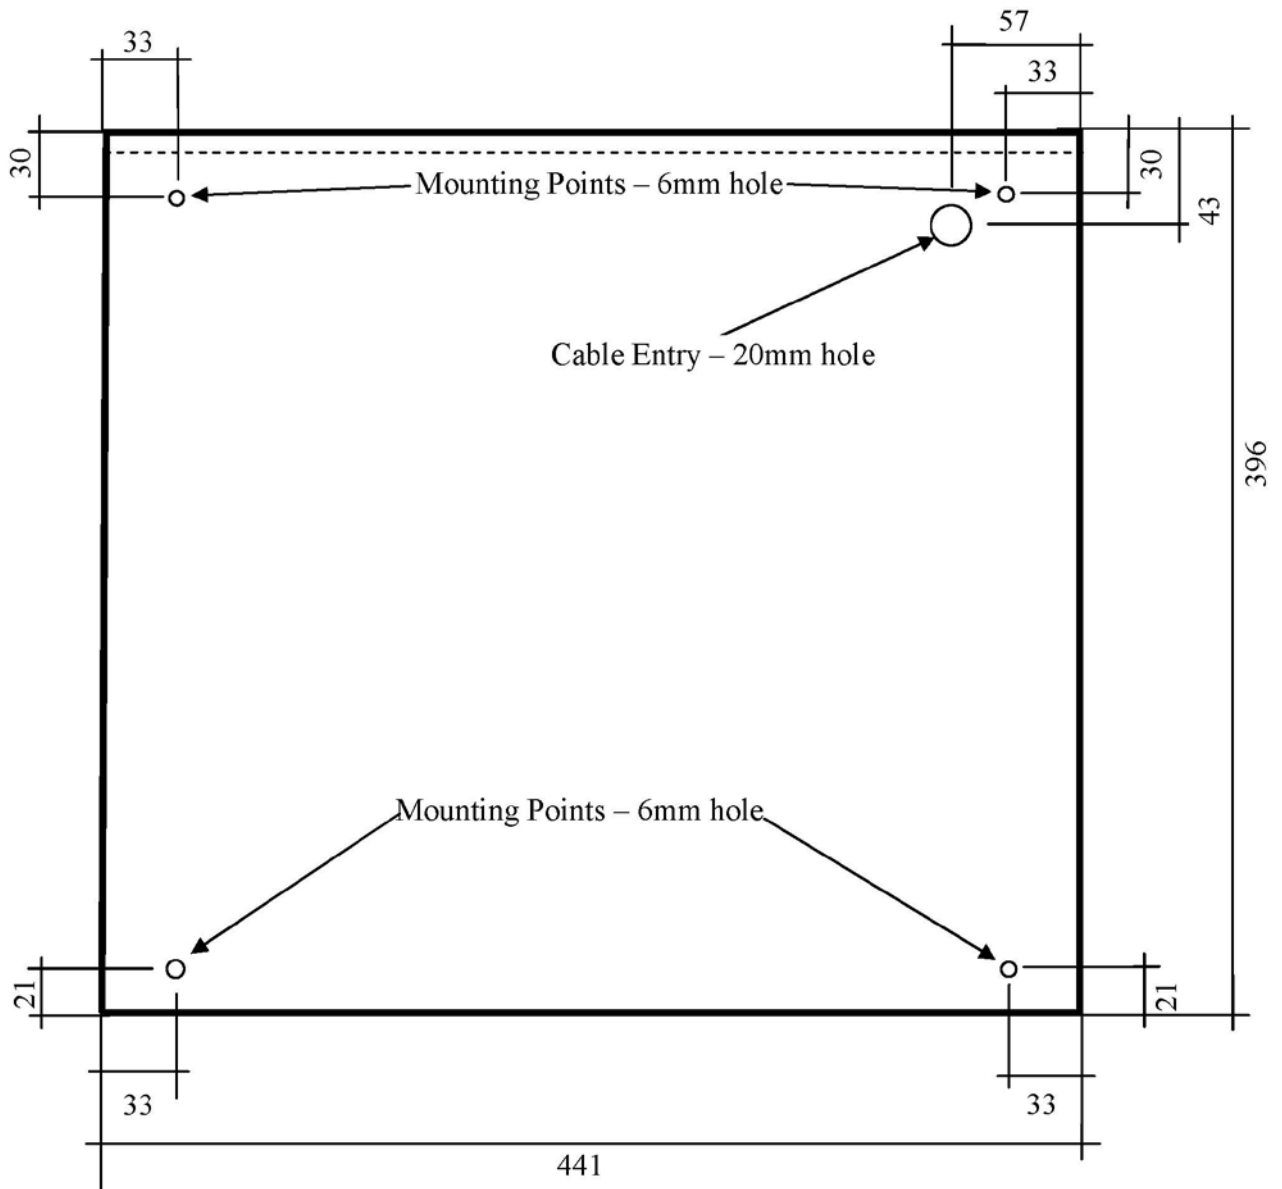

MODEL

ALPHA: 1.6, 2.4, 3.5, 4.5 S, PWS

SURFACE MOUNTING & CABLE ENTRY DIMENSIONS DIAGRAM

All measurements are shown in millimetres (mm)

PUREHEAT

D R Distribution Pty Ltd

Unit 9 No 3 Lancaster St Ingleburn NSW 2565