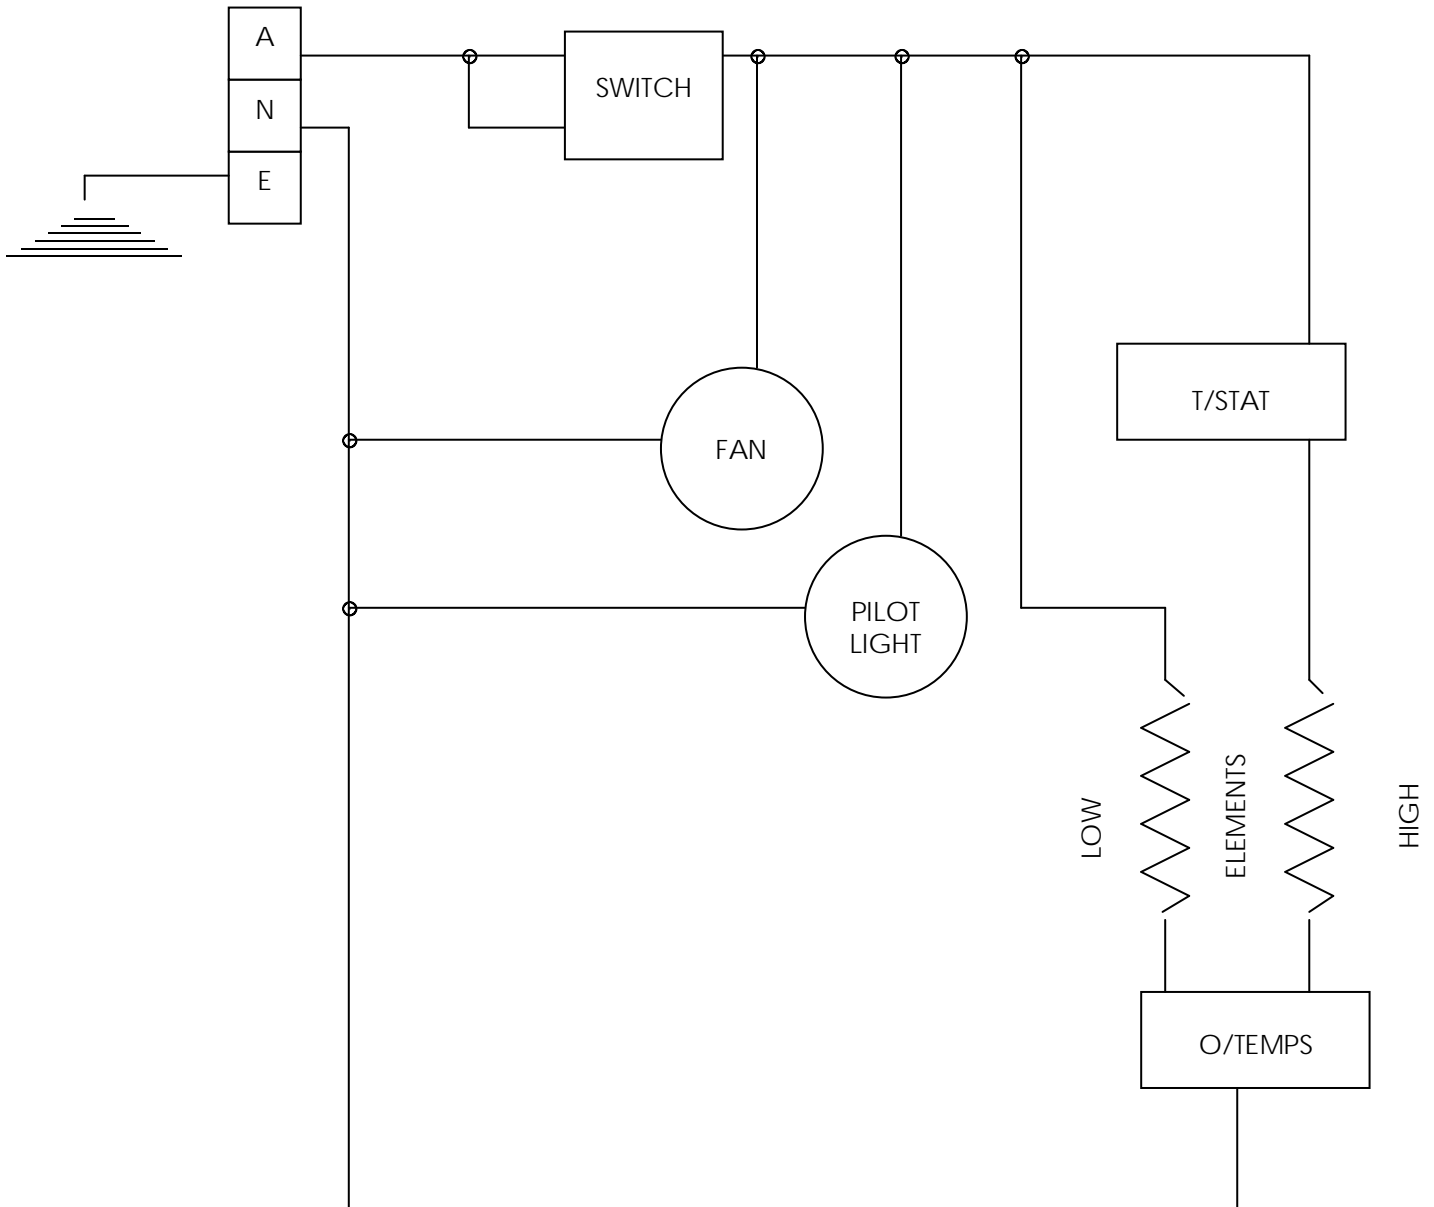

MODEL
ALPHA: 4.5 S

WIRING DIAGRAM

PUREHEAT

D R Distribution Pty Ltd

Unit 9 No 3 Lancaster St Ingleburn NSW 2565

Ph 02 9618 3842

www.drdistribution.com.au